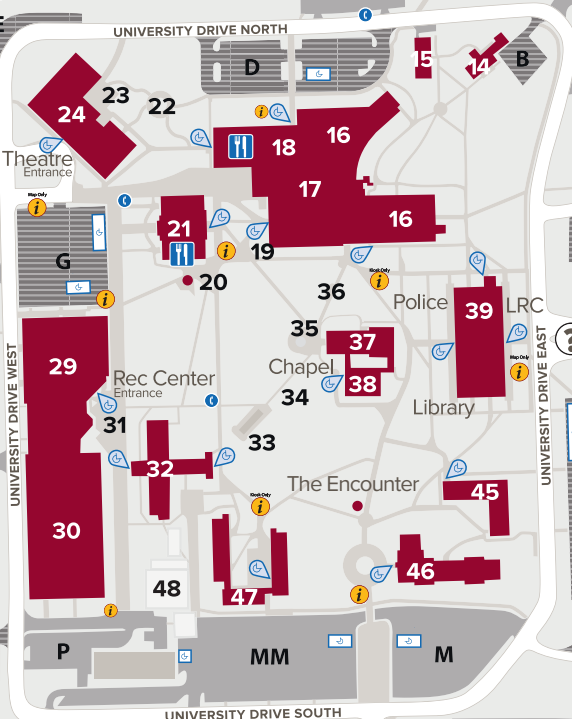

Time Plaza, 33

University Green, 34

• The Encounter

Veterans Memorial Flag Plaza, 59

Brent and Jean Wadsworth Family Plaza, 22

* Indicates Worship/Prayer Locations

(No Outlet)

Airport Road

North to Romeoville / Chicago

ST. CHARLES BORROMEO NORTH CAMPUS

101 Airport Road
Romeoville, IL 60446

St. Charles Borromeo Greenway

Need Assistance?

Weekdays, 8:30 a.m. - 5 p.m.
(815) 838-0500
After hours, weekends & holidays
(815) 836-5222

26
Lewis University Airport
(Access via Renwick Road)

Lewis University MD-80

Doppler Radar
National Weather Service

Admission Welcome Center
The Glen
University Parkway
PACE Bus

ROMEOVILLE CAMPUS

One University Parkway
Romeoville, IL 60446

Route 53 (Independence Boulevard)

South to Joliet / Renwick Road (Rt.7)

Map Legend

- Parking Lots
- Visitor Parking Lots
- ADA Parking
- ADA Entrance
- Information
- Security Phones
- Kiosks / Maps
- Dining/Food
- Electric Charging Stations
- Low Emission Parking