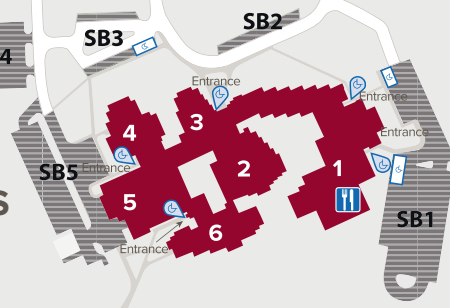

Lewis Stadium, 54

Memorial Flag Plaza, 41

Multifaith Prayer & Meditation Room*, 37

Oremus Tennis Courts, 28

Pavilion on the Green, 20

Peace Garden*, 8

Police Communication Center, 40

Softball Field, 67

Time Plaza, 33

University Green, 34

• The Encounter

Veterans Memorial Flag Plaza, 59

Brent and Jean Wadsworth Family Plaza, 22

* Indicates Worship/Prayer Locations

(No Outlet)

Airport Road

North to Romeoville / Chicago

ST. CHARLES BORROMEO NORTH CAMPUS

101 Airport Road
Romeoville, IL 60446

St. Charles Borromeo Greenway

Need Assistance?

Weekdays, 8:30 a.m. - 5 p.m.
(815) 838-0500
After hours, weekends & holidays
(815) 836-5222

26
Lewis University Airport
(Access via Renwick Road)

Lewis University MD-80

Doppler Radar
National Weather Service

Admission Welcome Center
The Glen
University Parkway
PACE Bus

ROMEOVILLE CAMPUS

One University Parkway
Romeoville, IL 60446