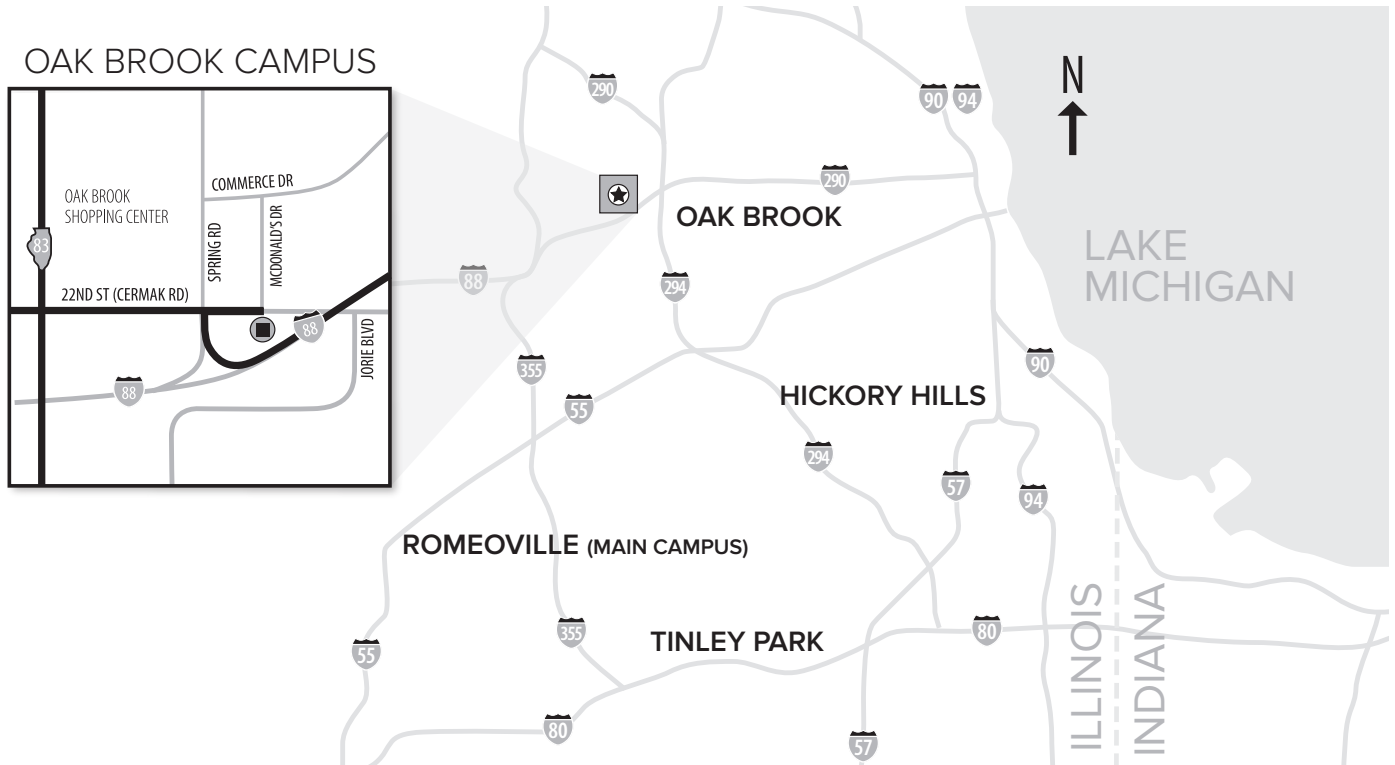

OAK BROOK

1111 W. 22nd Street
Suite 700
Oak Brook, Illinois 60523
(630) 573-1740 • fax (630) 573-0772