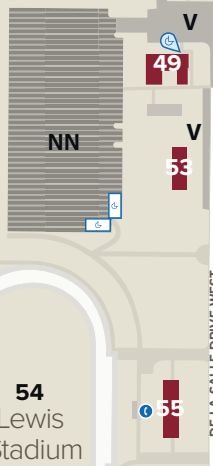

(No Outlet)

Airport Road

North to Romeoville / Chicago

St. Charles Borromeo North Campus
101 Airport Rd.,
Romeoville, IL 60446

St. Charles Borromeo Greenway

Romeoville Campus
One University Parkway
Romeoville, IL 60446-2200

26
Lewis University
Airport
(Access via Renwick Road)

Lewis University
737

Doppler Radar

National
Weather Service

Need Assistance?
Weekdays, 8:30 a.m. - 5 p.m.
(815) 838-0500
After hours, weekends & holidays
(815) 836-5222

Route 53 (Independence Boulevard)

South to Joliet /
Renwick Road (Rt.7)

Map Legend

- Parking Lots
- Visitor Parking Lots
- ADA Parking
- ADA Entrance
- Information
- Security Phones
- Kiosks / Maps
- Dining/Food
- Electric Charging Stations
- Low Emission Parking