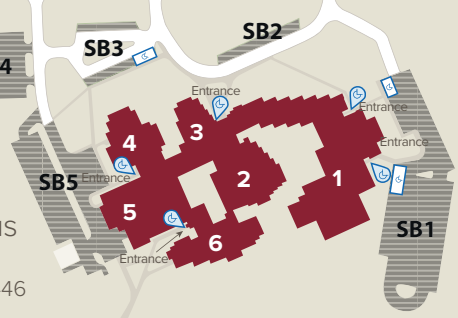

The Arbor Day Foundation has honored Lewis University as a Tree Campus USA University for its dedication to campus forestry management and environmental stewardship. Lewis is a veritable arboretum with more than 60 varieties of deciduous trees on this campus.

(No Outlet)

Airport Road

North to Romeoville / Chicago

St. Charles Borromeo North Campus
101 Airport Rd.,
Romeoville, IL 60446

St. Charles Borromeo Greenway

Romeoville Campus
One University Parkway
Romeoville, IL 60446-2200

Route 53 (Independence Boulevard)

South to Joliet /
Renwick Road (Rt.7)

Map Legend

- Parking Lots
- Visitor Parking Lots
- ADA Parking
- ADA Entrance
- Information
- Security Phones
- Kiosks / Maps
- Dining/Food
- Electric Charging Stations
- Low Emission Parking