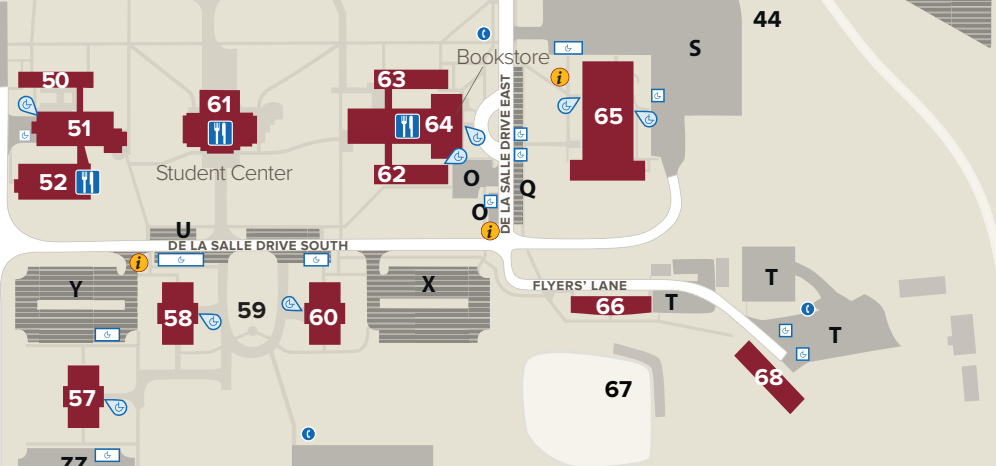

(No Outlet)

Airport Road

North to Romeoville / Chicago

St. Charles Borromeo North Campus
101 Airport Rd.,
Romeoville, IL 60446

St. Charles Borromeo Greenway

Romeoville Campus
One University Parkway
Romeoville, IL 60446-2200

26
Lewis University
Airport
(Access via Renwick Road)

Lewis University
737

Doppler Radar

National
Weather Service

Need Assistance?
Weekdays, 8:30 a.m. - 5 p.m.
(815) 838-0500
After hours, weekends & holidays
(815) 836-5222

Route 53 (Independence Boulevard)

South to Joliet /
Renwick Road (Rt.7)

Map Legend

- Parking Lots
- Visitor Parking Lots
- ADA Parking
- ADA Entrance
- Information
- Security Phones
- Kiosks / Maps
- Dining/Food
- Electric Charging Stations
- Low Emission Parking