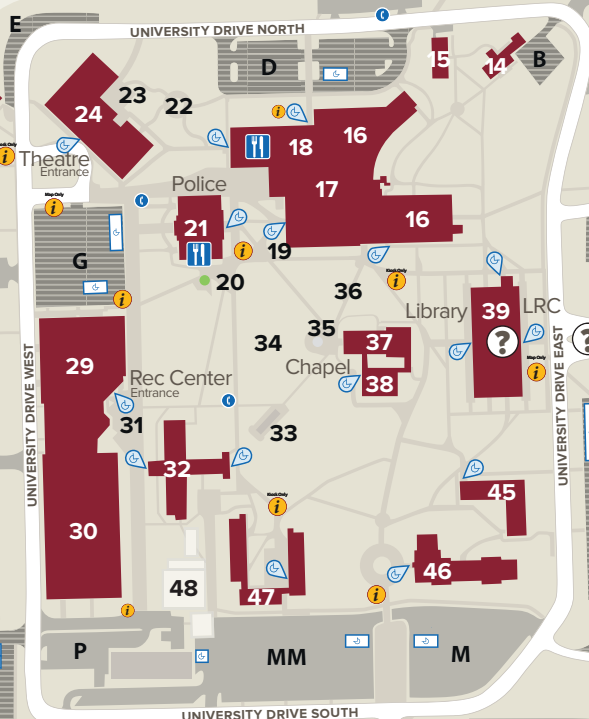

DINING/FOOD

Charlie's Place, 18
Common Grounds, 61 (Convenience Store)
Courtyard Café, 64
Flyers' Den, 21
Jazzman's Café, 52
Laverne and Dorothy Brown Dining Hall, 61

LOCATIONS / BUILDINGS

Academic Building, 17
Benilde Hall, 65
Big Red Room, 21
Blessed Sacrament Chapel, 37
Bookstore, 64
Brother James Gaffney, FSC Student Center, 61
Brother Neil Kieffe, FSC, Aviation Building, 27
Burnham Centennial Nature Trail, 43
De La Salle Hall, 64
Disc Golf Course, 44
Fitzpatrick House, 69
Flyer Pavilion, 55
Harold E. White Aviation Center, 25
Information Center, 40
James A. LaGrippe Pastoral Center, 38
JFK Sports Center Gymnasium, 29
La Salle House / Christian Brothers Residence, 9
Lewis Memorial Hall, 21
Lewis Stadium, 54
Lewis University Airport, 26 (Access via Renwick Road)

(No Outlet)

Airport Road

North to Romeoville / Chicago

St. Charles Borromeo North Campus
101 Airport Rd.,
Romeoville, IL 60446

St. Charles Borromeo Greenway

Romeoville Campus
One University Parkway
Romeoville, IL 60446-2200

26
Lewis University
Airport
(Access via Renwick Road)

Lewis University
737

Doppler Radar

National
Weather Service

Need Assistance?
Weekdays, 8:30 a.m. - 5 p.m.
(815) 838-0500
After hours, weekends & holidays
(815) 836-5222

Route 53 (Independence Boulevard)

South to Joliet /
Renwick Road (Rt.7)

Map Legend

- Parking Lots
- Visitor Parking Lots
- ADA Parking
- ADA Entrance
- Information
- Security Phones
- Kiosks / Maps
- Dining/Food
- Electric Charging Stations
- Low Emission Parking