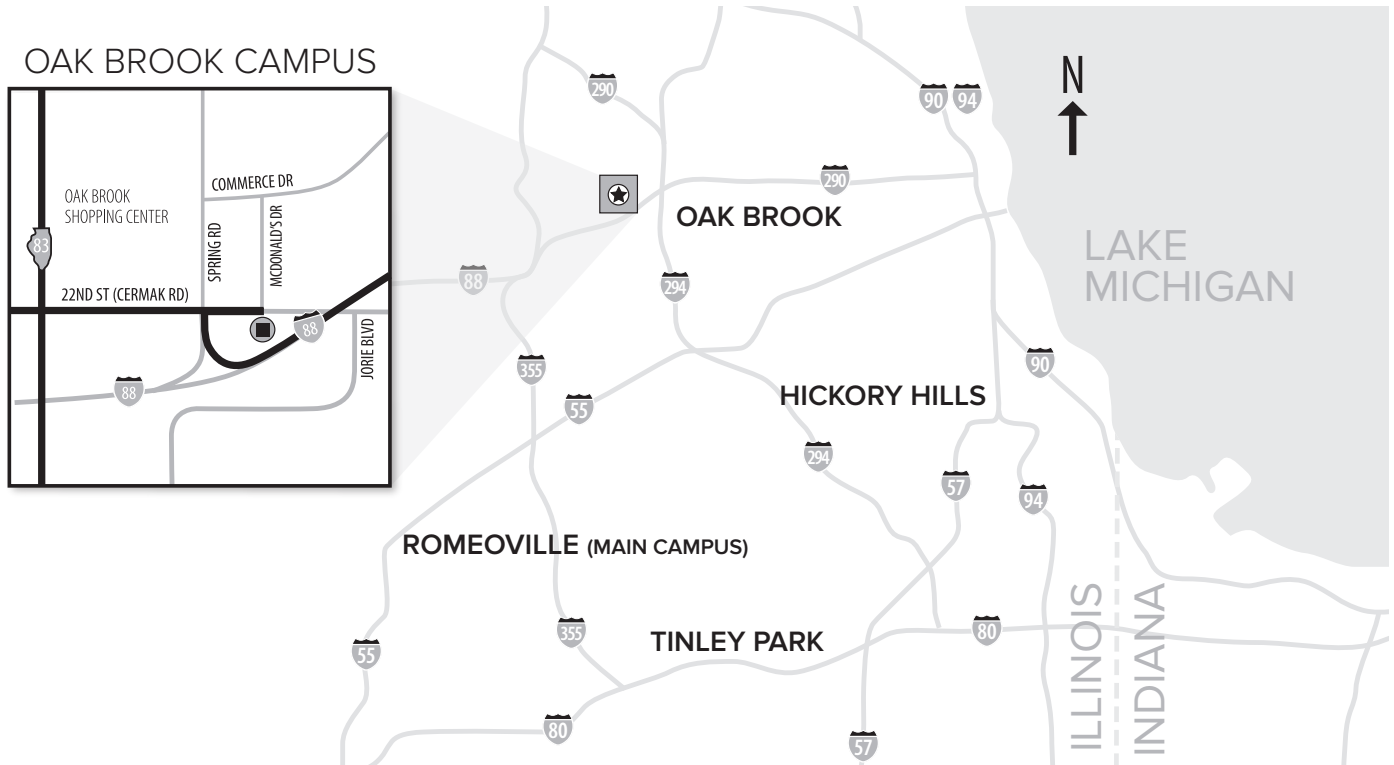

OAK BROOK

1111 W. 22nd Street
Suite 700
Oak Brook, Illinois 60523
(630) 573-1740 • fax (630) 573-0772

DRIVING DIRECTIONS

From the North

- Take I-294 south to I-88 west.
- Merge onto the I-88 W/East-West Tollway ramp toward Aurora. (Stay right and go through cash only toll booth).
- Take the exit toward Spring Road North/Cermak Road/22nd Street.
- At the light, take a right onto 22nd Street, heading east.
- Turn right at the intersection of McDonald's Drive and 22nd Street.

From the West

- Take I-88 east toward Chicago.
- Turn right onto the Midwest Road exit.
- Once on Midwest Road, take the first right onto 22nd Street. Continue to head east on 22nd Street.
- Turn right at the intersection of McDonald's Drive and W. 22nd Street.

From the South

- Take I-294 north toward Wisconsin.
- Merge onto the I-88 W/East-West Tollway ramp toward Aurora. (Stay right and go through cash only toll booth).
- Take the exit toward Spring Road North/Cermak Road/22nd Street.
- At the light, take a right onto 22nd Street, heading east.
- Turn right at the intersection of McDonald's Drive and 22nd Street.

From the East (Chicago)

- Take I-290 west to I-88 west.
- Merge onto the I-88 W/East-West Tollway ramp toward Aurora. (Stay right and go through cash only toll booth).
- Take the exit toward Spring Road North/Cermak Road/22nd Street.
- At the light, take a right onto 22nd Street, heading east.
- Turn right at the next intersection, McDonald's Drive and W. 22nd Street.

The Oak Brook Campus is located on the seventh floor of 1111 W. 22nd Street, Suite 700, south of McDonald's Drive and 22nd Street. Accessible parking is available in the parking garage adjacent to the building.

From the Southwest

- Take I-55 north.
- Exit onto ramp for IL-83 north.
- Continue north on IL-83, turn right on W. 22nd Street.
- Continue east on W. 22nd Street.
- Turn right at the intersection of McDonald's Drive and W. 22nd Street.